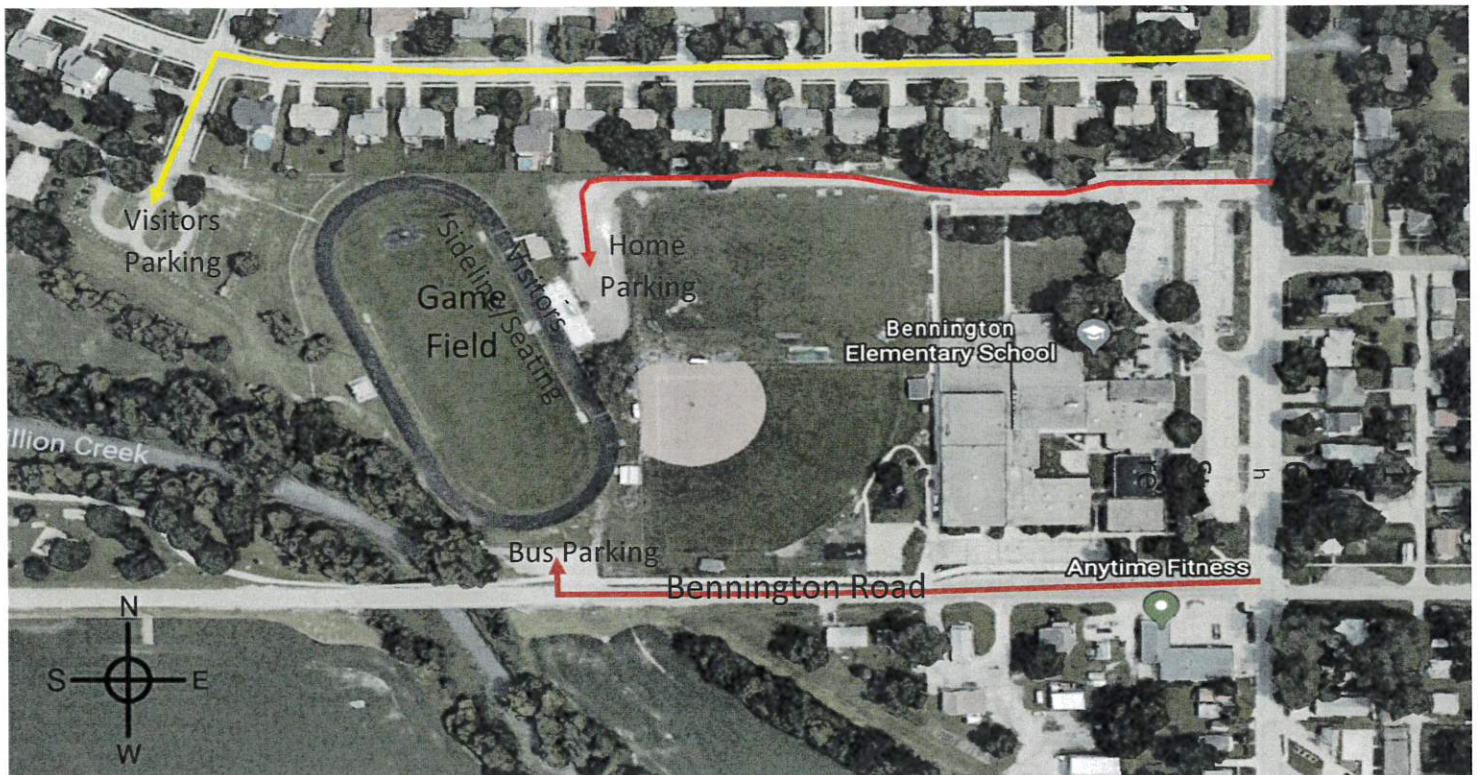

Omaha Christian Academy – Home Football Field @ Bennington Elementary

Bennington Elementary Football Field

11620 N 156th St, Bennington, NE 68007

VISITORS PARKING

Off 156th Street turn West on N. 2nd Street. Head through the neighborhood, turn left (South) onto N. 158th into the Bennington Baseball/Softball Complex Parking Lot

VISITORS SIDELINE/BLEACHERS

Located on the West side of the field

BUS PARKING/PLAYER DROPOFF

Off 156th Street turn West onto Bennington Road. Just past the school and baseball field turn into the smaller parking lot located on the South end of the field.

HOME PARKING

Off of 156th Street turn into the north end of Bennington Elementary Parking lot and follow the road down to the field.